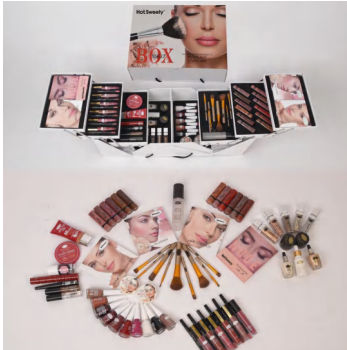

YCS24014

YCT25009

ONLY THE GOOD STUFF

- SOOTHING**
+ Shea Butter
- MOISTURIZING**
+ Coconut Oil
- MOISTURE-RETAINING**
+ Squalene

YCT24012

YCT24013

YCT24010

ITEM:GM20261

MAKEUP KIT 04

MAKEUP KIT 05

MAKEUP KIT 06

YCK22001

New

YCK22002

YCK22003

YCK22004